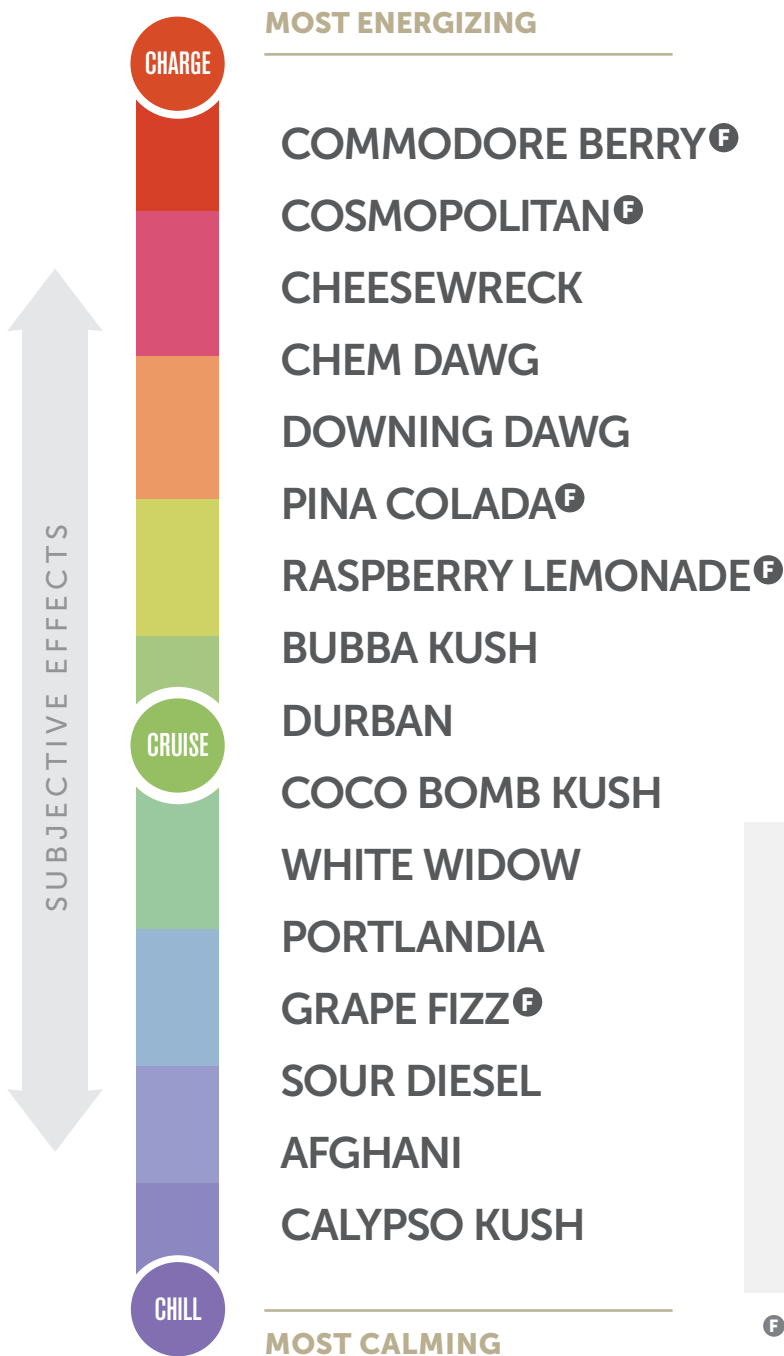

Get Relief, Your Way

Your medical marijuana experience can be simpler and more effective. Simply choose one of our three unique varieties and feel the relief.

**CALM, RELAXED,
AND SLEEPY**

Soothe your body and release your mind. With more sedative effects, Calypso Chill products are best suited for enjoying a relaxing night in or getting restful sleep.

**BLISSFUL, POISED,
AND SOCIABLE**

Elevate your mind and body into a joyful, stress-free state. With a balance of sedative and energizing effects, Calypso Cruise products are perfect for any activity, so you can sail through the day with ease.

**EUPHORIC, UPLIFTED,
AND ACTIVE**

Activate your body and sharpen your mind. With more energizing effects, Calypso Charge products are ideal for tackling a workout or exploring new hobbies.

How Cruise is your Chill?

This scale illustrates the relative effects that most often accompany Calypso's premium strains. Choose your favorites and feel the relief!